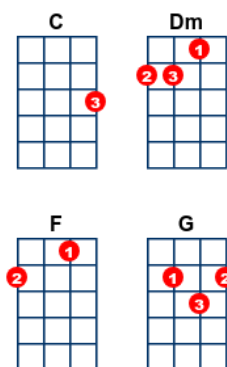

Love is All Around

key:C, artist:Wet Wet Wet writer:Reg Presley

<https://www.youtube.com/watch?v=h3gEkwhdXUE> (But in Bb)

I [C] feel it in my [Dm] fingers,
[F] I feel it [G] in my [C] toes [Dm] [F] [G]
[C] Love is all a-[Dm]round me
[F] and so the [G] feeling [C] grows [Dm] [F] [G]
It's [C] written on the [Dm] wind,
[F] it's every-[G]where I [C] go [Dm] [F] [G]
So [C] if you really [Dm] love me
[F] come on and [G] let it [C] show [Dm] [F] [G]

[F] You know I love you I [Dm] always will
[F] My mind's made up by the [C] way that I feel
There's [F] no beginning there'll [Dm] be no end
'Cause on my love, you [G] can depend

I [C] see your face be-[Dm]fore me
[F] as I lay [G] on my [C] bed [Dm] [F] [G]
I [C] kinda get to [Dm] thinking
[F] of all the [G] things you [C] said [Dm] [F] [G]
You [C] gave your promise [Dm] to me
[F] and I gave [G] mine to [C] you [Dm] [F] [G]
I [C] need someone be-[Dm]side me
[F] in every [G] thing I [C] do [Dm] [F] [G]

[F] You know I love you I [Dm] always will
[F] My mind's made up by the [C] way that I feel
There's [F] no beginning there'll [Dm] be no end
'Cause on my love, you [G] can depend

I [C] feel it in my [Dm] fingers,
[F] I feel it [G] in my [C] toes [Dm] [F] [G]
[C] Love is all a-[Dm]round me
[F] and so the [G] feeling [C] grows [Dm] [F] [G]
It's [C] written on the [Dm] wind,
[F] it's every-[G]where I [C] go [Dm] [F] [G]
So [C] if you really [Dm] love me
[F] come on and [G] let it [C] show [Dm]
[F] come on and [G] let it [C] show [Dm]
[F] come on and [G] let it [C] show