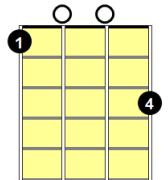

All my loving

TACET Close your [Dm] eyes and I'll [G7] kiss you –
To-[C]morrow I'll [Am] miss you
Re-[F]member I'll [Dm] always be [Bb] true [G]
And then [Dm] while I'm a-[G7]way, I'll write [C] home every [Am] day
And I'll [F] send all my [G7] loving to [C] you

All my [Am/C] loving [Caug] I will send to [C] you
All my [Am/C] loving [Caug] darling I'll be [C] true (PAUSE)

Instrumental

[F] [F] [C] [C] [Dm] [G7] [C] SINGLE STRUM ON C (PAUSE)

TACET Close your [Dm] eyes and I'll [G7] kiss you
To-[C]morrow I'll [Am] miss you
Re-[F]member I'll [Dm] always be [Bb] true [G]
And then [Dm] while I'm a-[G7]way
I'll write [C] home every [Am] day
And I'll [F] send all my [G7] loving to [C] you (PAUSE)