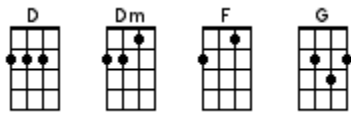

These Boots Were Made For Walkin'

Lee Hazelwood 1966 (as recorded by Nancy Sinatra)

< Run starts on 10th fret of E string: / 10 10 9 9 / 8 8 7 7 / 6 6 5 5 / 4 4 3 1 / >

INTRO: / 1 2 3 4 /

10 10 9 9 / 8 8 7 7 / 6 6 5 5 / 4 4 3 1 / [D] / [D] / [D] / [D] /

[D] You keep sayin' you've got somethin' for me [D]
[D] Somethin' you call love but confess [D]
[G] You've been messin' where you shouldn't have been a messin' [G]
And now [D] someone else is gettin' all your best [D]