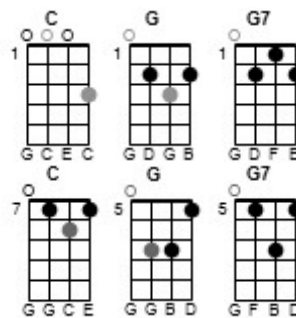

You Never Can Tell

Chuck Berry – 1964

Intro:	[C]	[G7]
A	----7---7---6---5--	--7-7--2---
E	-----	--8-8--1---
C	--7---7---6---5---	--7-7--2---
g	-----	-----0---

[C] It was a teenage wedding and the old folks wished 'em well
 You could see that Pierre did truly love the mademoui-[G]-selle
 And now the young monsieur and madame, have rung the chapel bell
 C'est la [G7] vie say the old folks it goes to show you never can [C] tell

[C] They furnished off an apartment with a two room Roebuck sale
 The coolerator was crammed with TV dinners and ginger [G] ale
 But when Pierre found work, the little money comin' worked out well
 C'est la [G7] vie say the old folks it goes to show you never can [C] tell

[C] They had a hi-fi phono boy did they let it blast
 Seven hundred little records all rock rhythm and [G] jazz
 But when the sun went down the rapid tempo of the music fell
 C'est la [G7] vie say the old folks it goes to show you never can [C] tell

[C] They had a teenage wedding and the old folks wished 'em well
 You could see that Pierre did truly love the mademoui-[G]-selle
 And now the young monsieur and madame have rung the chapel bell
 C'est la [G7] vie say the old folks it goes to show you never can [C] tell
 C'est la [G7] vie say the old folks it goes to show you never can [C] tell